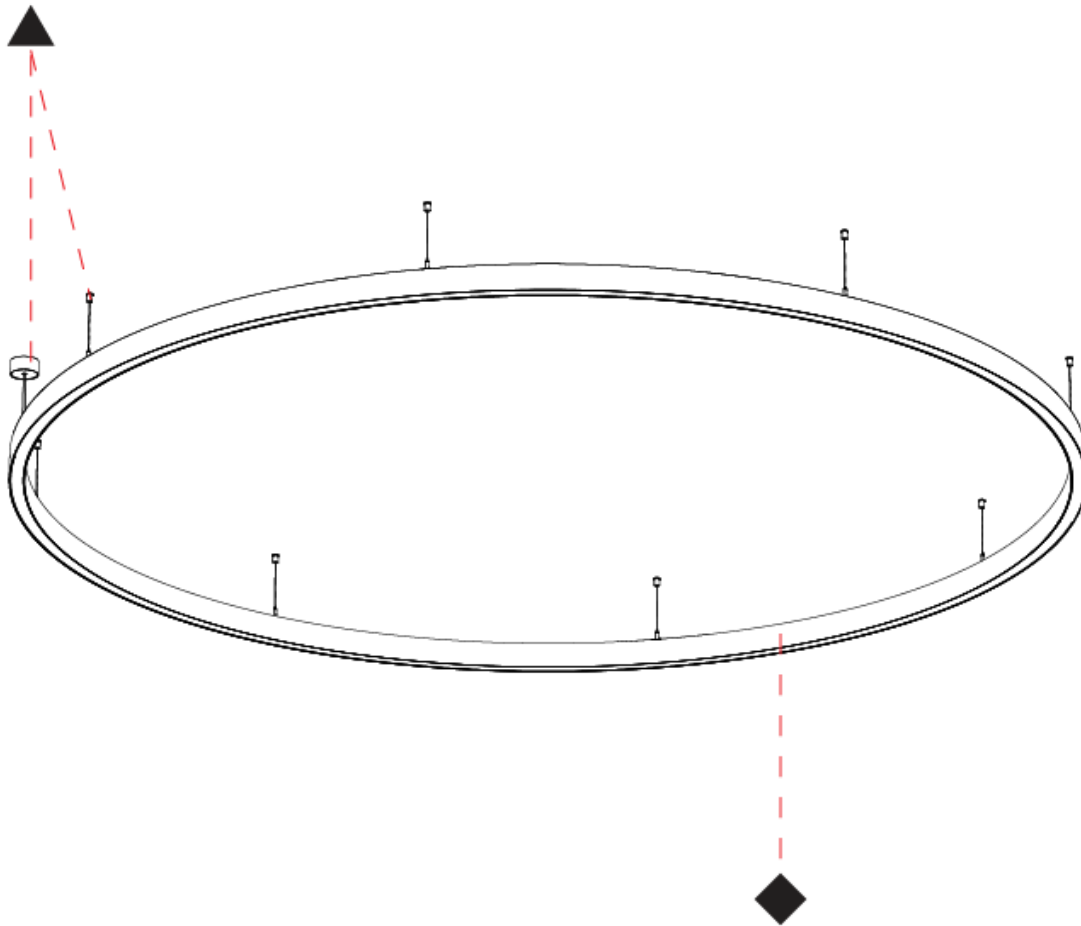

GLORIOUS 45 SUSPENSION

A3001083-

PROJECT	_____
TYPE	_____
SPECIFIER	_____
QUANTITY	_____
DATE	_____

A