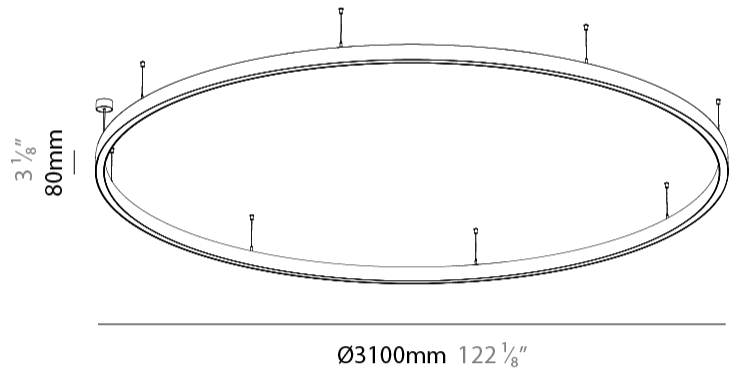

1. To build a product code in our configurator select the specify button on the base model # product page
2. To build a manual product code on this datasheet choose from the options listed below in blue font and add the suffix to the base model #

GENERAL

Series: Glorious
Subseries: Glorious 45
Partner: Prolicht
Division: Architectural
Installation: Suspension
Product Type: Pendant
Mounting Location: Ceiling
Light Distribution: Direct

PHYSICAL

Shape: Round
Diameter (mm): 3100
Diameter (in): 122 1/8
Height (mm): 76
Height (in): 3
Weight (kg): 20
Diffuser: [PMMA - Opal / Microprism / Clear Microprism](#)
Fixture Finish: [SSR / BKV / CWI / CRY / HAB / UFT / ITA / RUA / FTG / MYG / LOD / PUS / FRO / FUP / KIA / POP / BLS / SPG / MEY / GOH / CHC / COM / ABZ / JAG / OBR / MOS / ROR](#)
Fixture Material: [PMMA / Aluminum](#)
Cable Details: [2000mm/78 3/4" or 6000mm/236 1/4" Cable Transparent](#)

ELECTRICAL

Lamp Type: LED
Input Wattage (W): 174.2
Total Output Wattage (W): 158.2
Dimming: [Non-dimming / DALI Dimming / MATTER Dimming](#)
Driver Included: Yes
Driver Location: Integrated
Driver Type: Constant Current - Universal
Driver Class: Class 2
Input Voltage (V): 120 - 277

LED

Color Temperature (°K): 2700-6500 Tunable White
Max. Delivered Lumen (lm): Max 20435
Nominal Lumen (lm): Max 28749
CRI: >90 CRI
Lamp Life (hrs): 50000

OPTICAL

Adjustability: Fixed

RATINGS AND CERTIFICATIONS

Certified By: Certified for North American Standards
IP rating: IP40